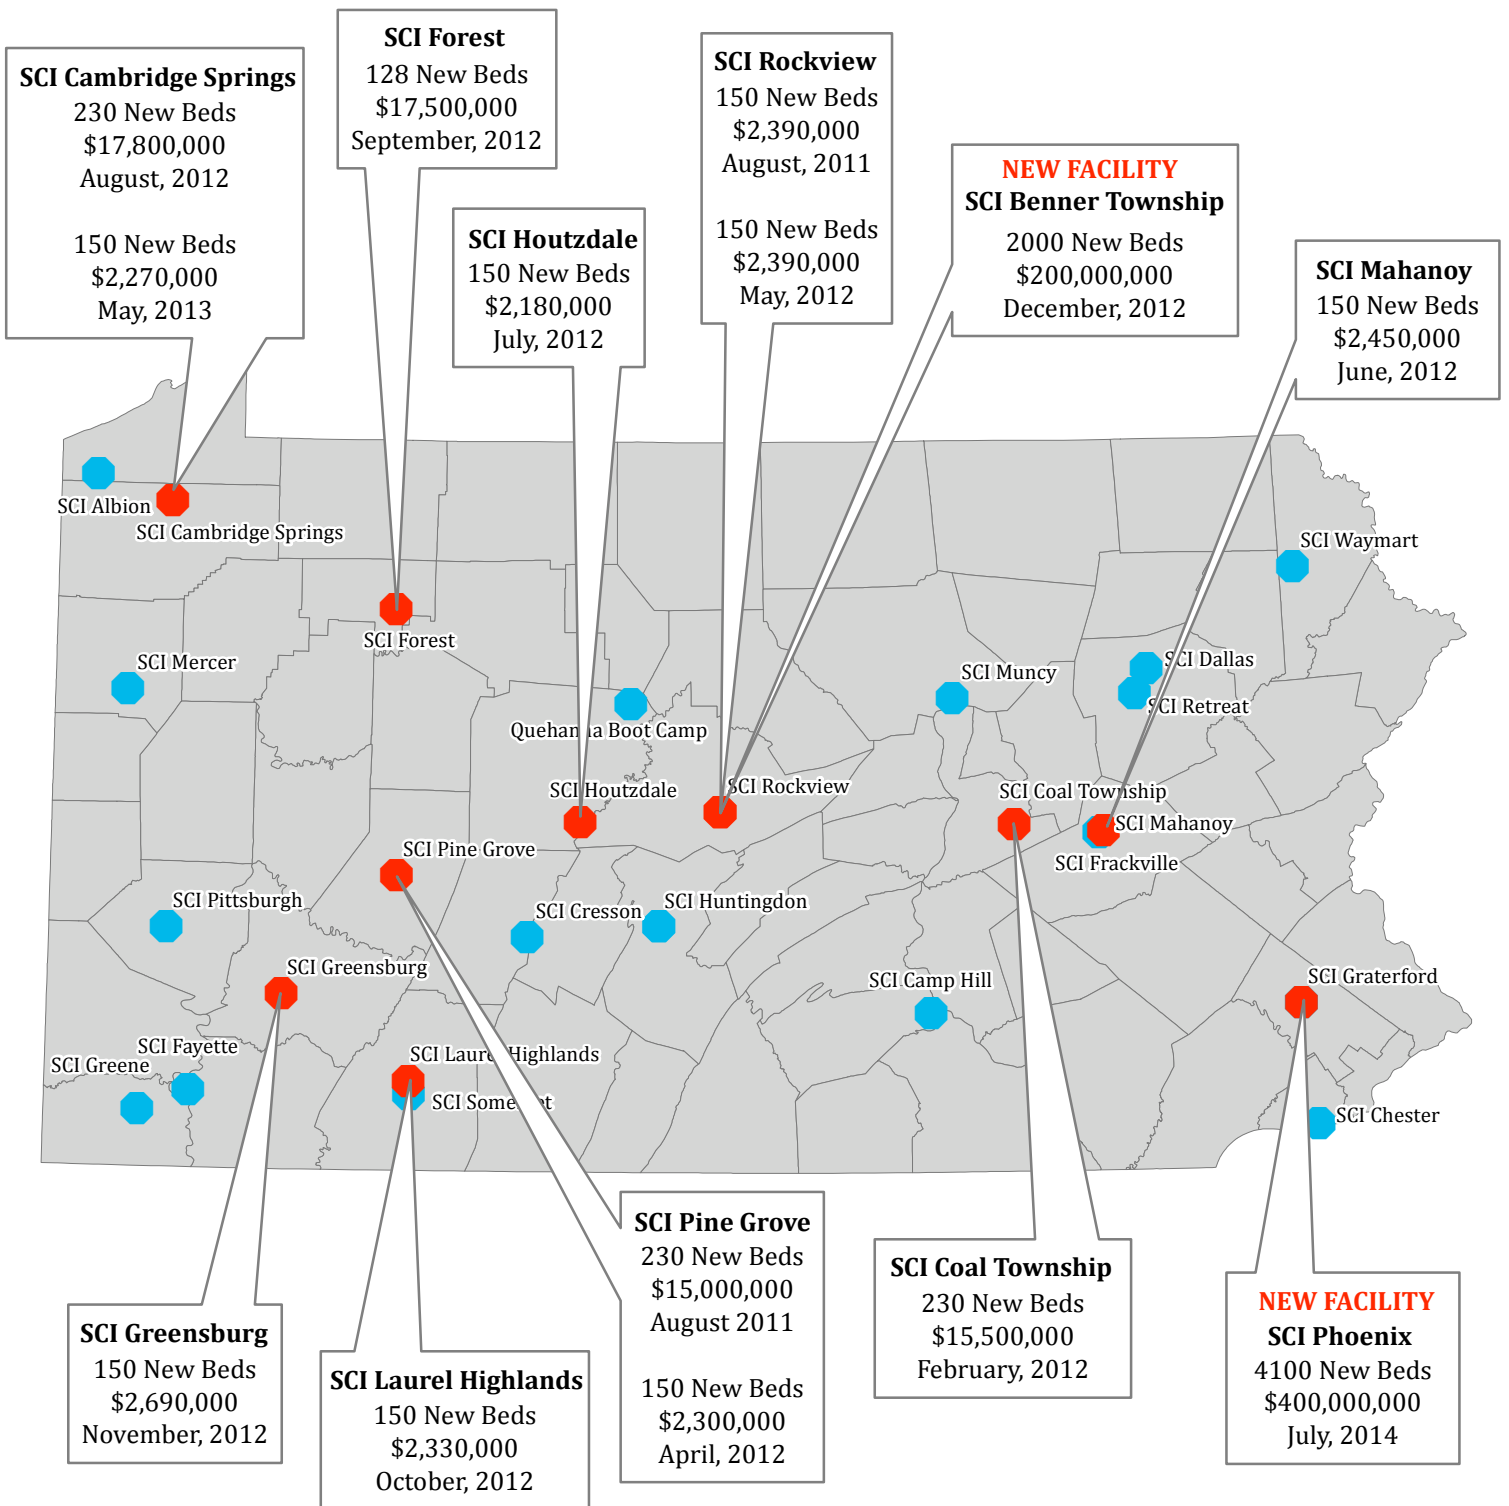

# PENNSYLVANIA PRISON CONSTRUCTION 2011-2014

**Total New Beds: 8118**  
**Total Cost: \$685,300,000**